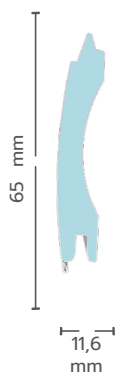

06

PANORAMICA

MORE BREATH TO YOUR HOME

 PRACAL

Sistemi oscuranti innovativi   

OVERVIEW INSULATED ROLLER SHUTTER SLAT

Material: Aluminum
Nominal size: 11.6 x 65mm
Max. recommended width:
2000mm

4 CONFIGURABLE DISTANCES BETWEEN SLATS

Hooks from:
- 0.5cm
- 1.5cm
- 2.0cm
- 2.7cm

TECHNICAL FEATURES

+ visibility

+ easy
installation

- noise

+ saving
energy

+ ventilation

+ luminosity